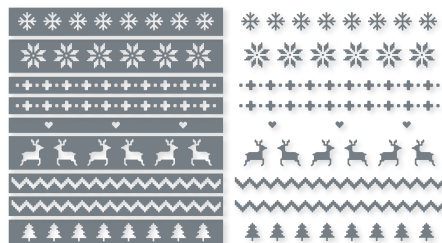

KNIT SWEATER DIES
156453 | $59.00 AUD | $71.00 NZD
9 dies. Largest die: 6" x 1/2" (15.2 x 1.3 cm).