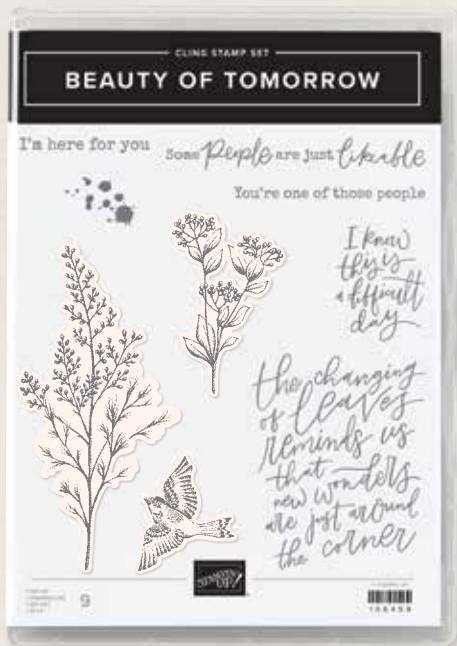

BLACKBERRY

Beauty

SUITE

Blackberry Beauty SUITE COLLECTION

156278 | \$146.50 AUD | \$177.00 NZD

Cling

Suite collection includes one of each item listed on the next page.

BEAUTY OF TOMORROW
 156459 | \$38.00 AUD | \$46.00 NZD
 9 cling stamps (suggested clear blocks: c, e, g)
 O Coordinates with Beautiful Leaves Dies