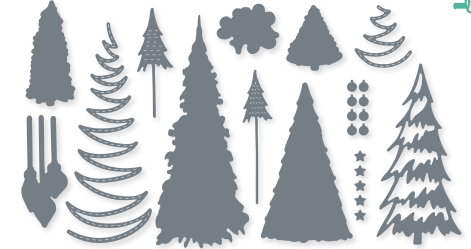

CHRISTMAS TREES DIES
156339 | $61.00 AUD | $74.00 NZD
13 dies. Largest die: 2" x 4-3/4" (5.1 x 12.1 cm).

10%
BUNDLED SAVINGS

WHIMSICAL TREES BUNDLE
156810 | ~~$99.00~~ $89.00 AUD | ~~$120.00~~ $108.00 NZD
Cling • Whimsical Trees Stamp Set (p. 25) + Christmas Trees Dies