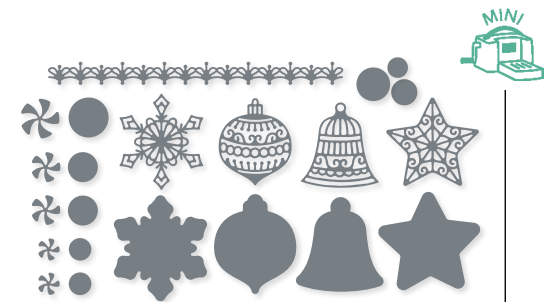

Bundled SAVINGS

Get more for less—more product, less cost—when you purchase one of our coordinated bundles. Our dies are designed to work with a Stampin' Cut & Emboss Machine (p. 12).

GINGERBREAD DIES
156320 | $57.00 AUD | $69.00 NZD
20 dies. Largest die: 6-1/4" x 1/4" (15.9 x 6.4 cm).

10%
BUNDLED SAVINGS

FROSTED GINGERBREAD BUNDLE
156807 | ~~$94.00~~ $84.50 AUD | ~~$113.00~~ $101.50 NZD
Photopolymer
Frosted Gingerbread Stamp Set (p. 10) + Gingerbread Dies