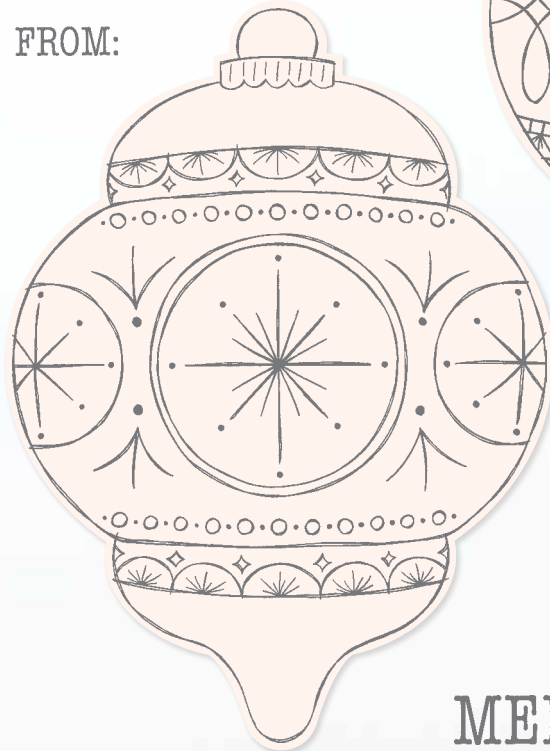

TO YOU & YOURS JOY

SENDING

TO:

FROM:

SO MUCH CHRISTMAS WISHING YOU A MERRY & BRIGHT