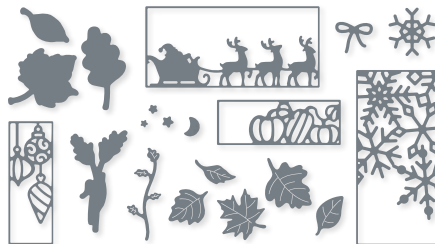

GIVING GIFTS DIES
156563 | $54.00 AUD | $65.00 NZD
11 dies. Largest die: 3" x 1-1/2" (7.6 x 3.8 cm).