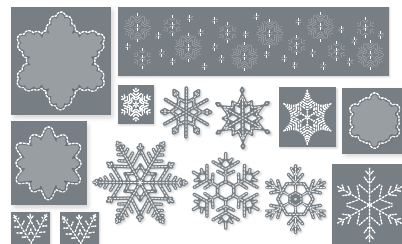

STITCHED SNOWFLAKES DIES
156455 | $59.00 AUD | $71.00 NZD
14 dies. Largest die: 6" x 1-1/2" (15.2 x 3.8 cm).

10%
BUNDLED SAVINGS

MERRY SNOWFLAKES BUNDLE
156792 | ~~$96.00~~ $86.25 AUD | ~~$115.00~~ $103.50 NZD
Cling
Merry Snowflakes Stamp Set (p. 13) + Stitched Snowflakes Dies