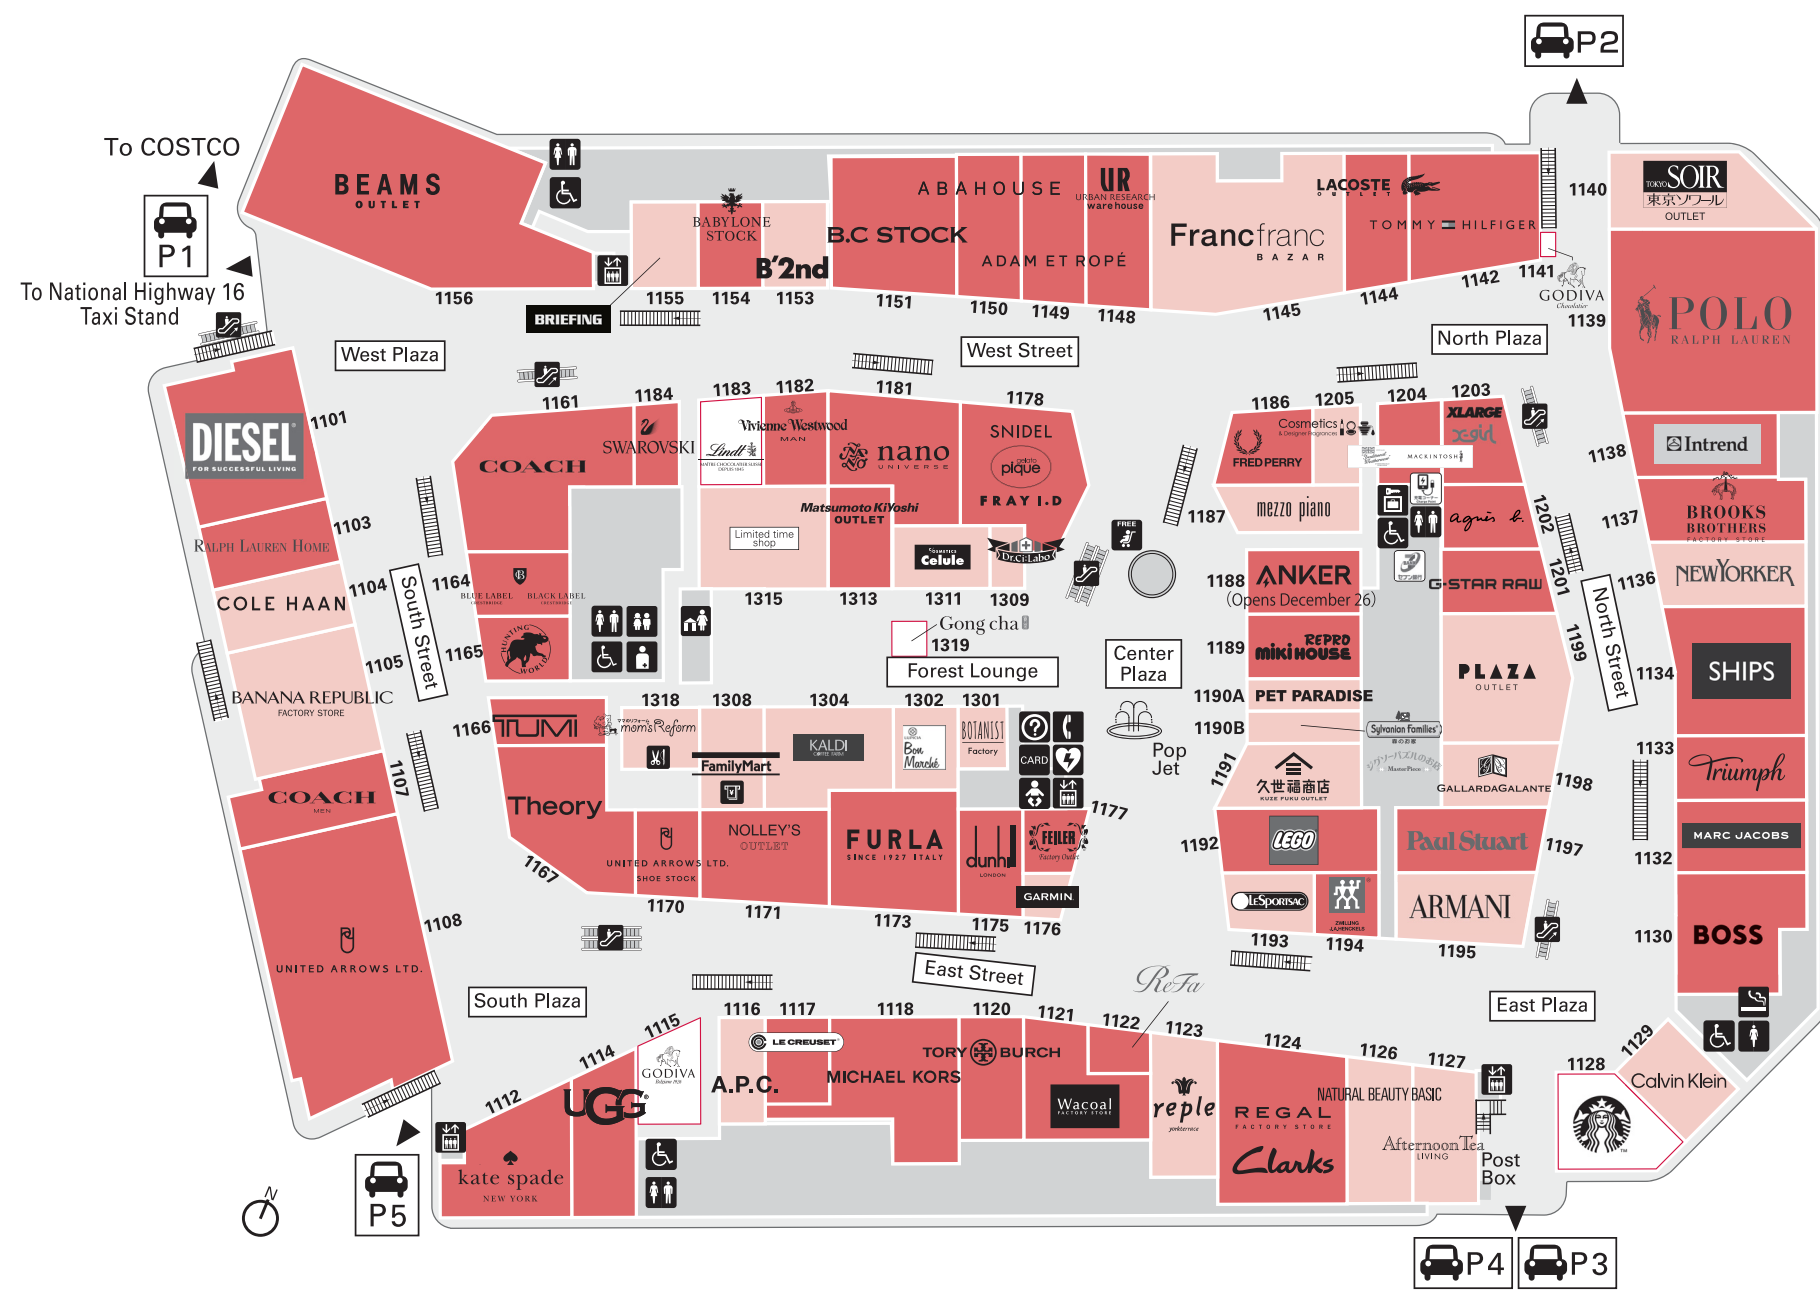

Information Desk 综合服务台 綜合服務台 종합안내소
■ You will get a special coupon with the passport presented. 出示护照可获取特别优惠券。
出示護照可獲取特別優惠券。 여권을 제시하시면 스페셜 쿠폰을 드립니다.

Services will be offered after presenting your passport at the applicable stores. Please see the website or posters in the facility for details.
■ 有出示护照即可享受优惠的店家。详情请参阅设施网页或馆内海报。
■ 有出示護照即可享受優惠的店家。詳情請參閱設施網頁或館內海報。
■ 여권을 제시하시면 서비스를 제공할 수 있는 점포가 있습니다. 자세한 내용은 시설 홈페이지 또는 시설 내 포스터를 확인해 주십시오.

UnionPay 银联 欢迎使用银联卡
*May not be available in some shops.
*部分店舖無法使用。
*部分店舖無法使用。
*일부 사용하실 수 없는 매장이 있습니다.

Tax Free Shop
*See reverse for more information.
*詳情請參閱背面。
*詳細請參閱背面。
*자세한 내용은 뒷면을 확인해 주십시오.

Japan Tax-free Shop

Gourmet & Food
*See reverse for more information on the types.
*各类型的詳情請參閱背面。
*各类型的詳情請參閱背面。
*각 장르의 자세한 내용은 뒷면을 확인해 주십시오.

1F