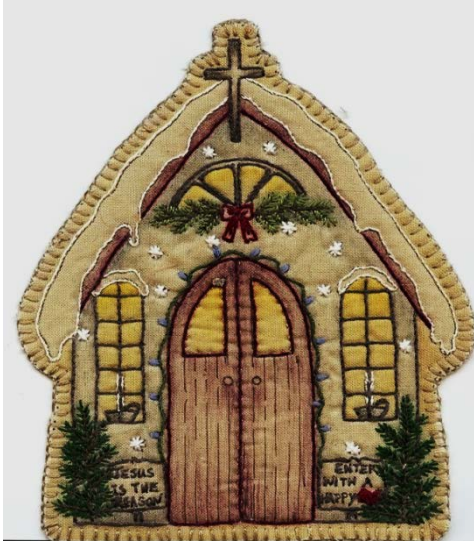

# *Chickadee Hollow Designs*

*Vintage Christmas Ornaments*  
[www.chickadeehollowdesigns.com](http://www.chickadeehollowdesigns.com)

*320-354-2456*

Vintage Snowman

Vintage Angel

Vintage Star

Vintage Birdhouse

Primitive Heart

Vintage Snow Globe

Vintage Candy Cane

Vintage Heart

Vintage Stocking

Vintage Mitten

Vintage Tree

Kitty

Church

Gingerbread Boy

Gingerbread Girl

Christmas House

Quilt Shop

Santa

Each ornament is pre-printed, pre-colored, ready to start stitching.