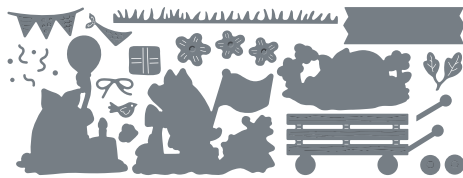

PLAYFUL PIGGY DIES • 160254 | $31.00
18 dies. Largest die: 4-1/4" x 1/4" (10.8 x 6.4 cm)
Compatible with the Mini Stampin' Cut & Emboss Machine

10%
BUNDLED SAVINGS

THIS BIRTHDAY PIGGY BUNDLE
162521 | ~~$54.00~~ $48.50
Cling
This Birthday Piggy Stamp Set
+ Playful Piggy Dies