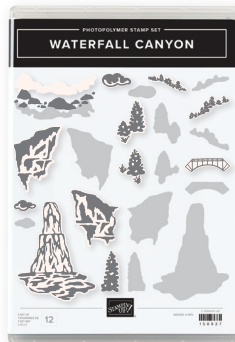

WATERFALL DIES • 160252 | $37.00
31 dies. Largest die: 3-1/2" x 3" (8.9 x 7.6 cm)
Compatible with the Mini Stampin' Cut & Emboss Machine

10%
BUNDLED SAVINGS

WATERFALL CANYON BUNDLE
162520 | ~~$59.00~~ $53.00
Photopolymer
Waterfall Canyon Stamp Set
+ Waterfall Dies