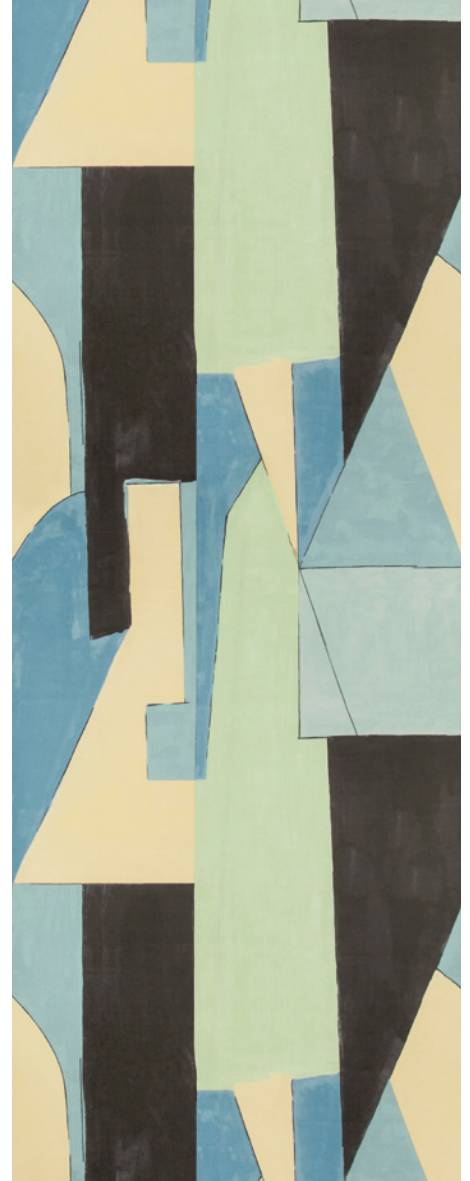

DISTRICT PAPER • COBALT
GWP-3721.115

Also Available • Alabaster (116),
Tawny (134), Silt (167), Tobacco (376)