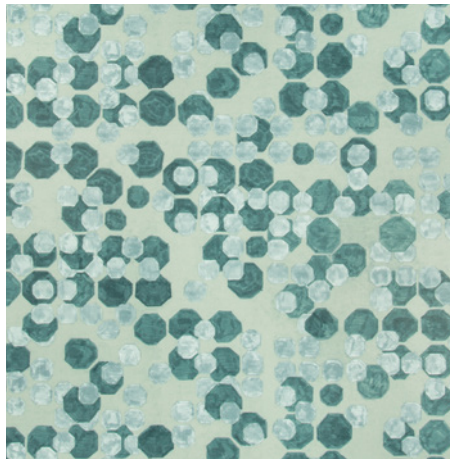

HEX PAPER • LAGOON
GWP-3724.135

Also Available • Aura (174),
Arizona (413), Coin (678), Marine (505)