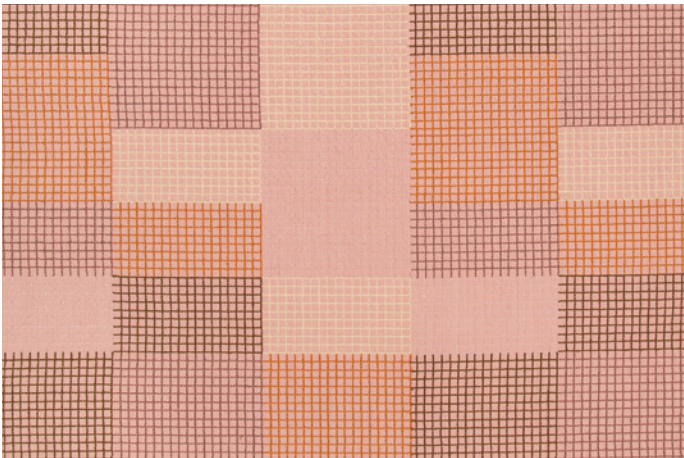

## FABRICS

**DISTRICT • CLARET**  
GWF-3752.795

Also Available • Cobalt (115), Alabaster (116),  
Tawny (134), Silt (167), Apricot (357), Tobacco (376)

**LYRE • FIERY**  
GWF-3753.119

Also Available • Blushing (117), Pool (153),  
Bronzed (166), Lotus (319)

**GRIDLOCK • CINNAMON**  
GWF-3756.179

Also Available • Moccasin (161), Vanilla Bean (168),  
Hunter (316), Admiral (515)

**STIGMA • AUBURN**  
GWF-3754.124

Also Available • Carbon (111), Water (113),  
Inky (150), Cadet (155)

**DISTRICT PAPER • COBALT**  
GWP-3721.115

Also Available • Alabaster (116),  
Tawny (134), Silt (167), Tobacco (376)